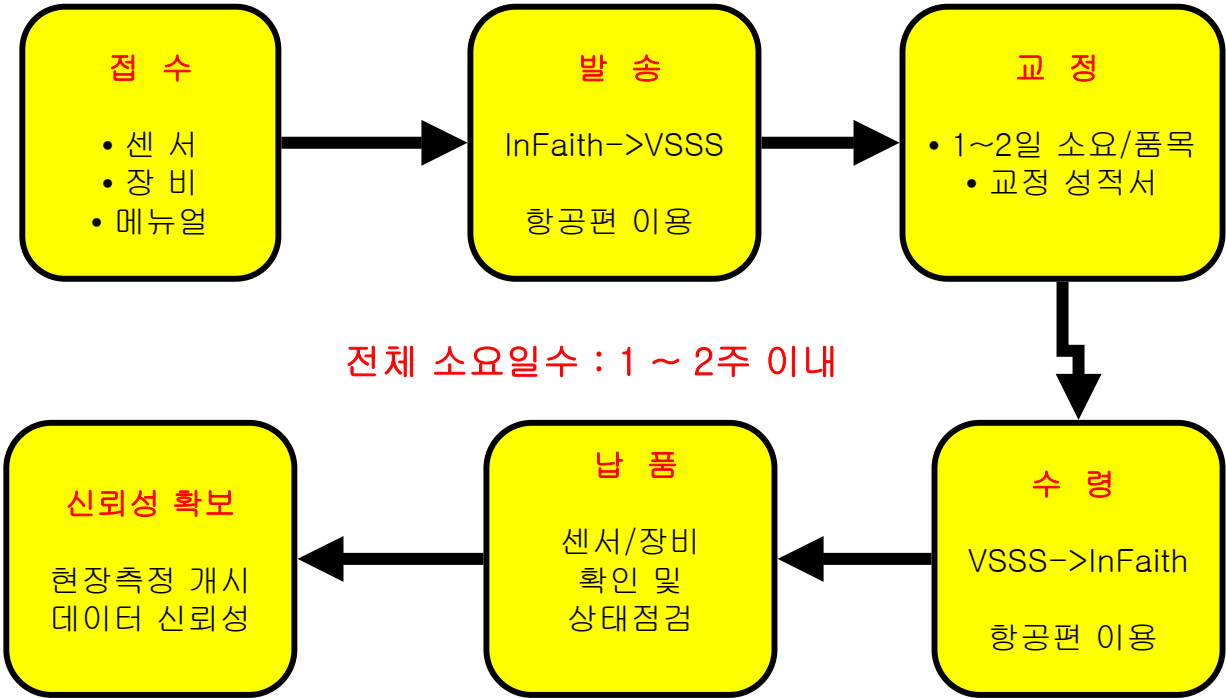

Calibration Service Procedures

센서 및 측정장비에 대한 신뢰성 확보 !!!

(031)726-1672

Maintenance Technical Service Expert Company
www.Reliability.co.kr